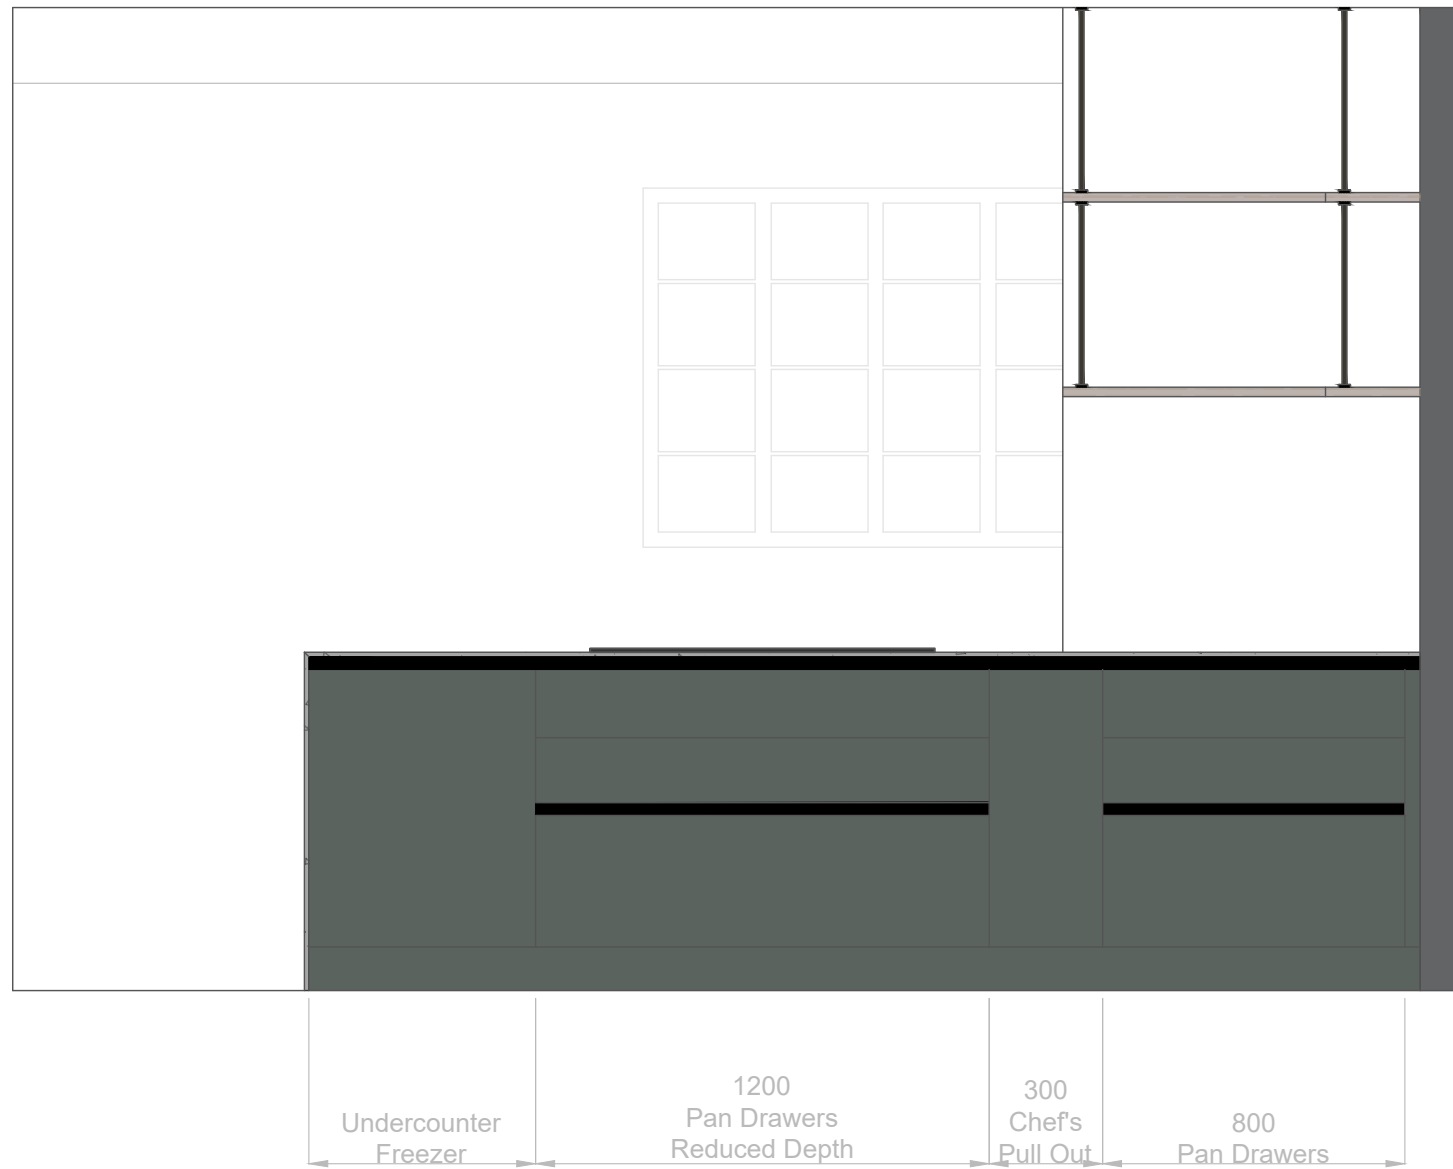

SNUG KITCHENS