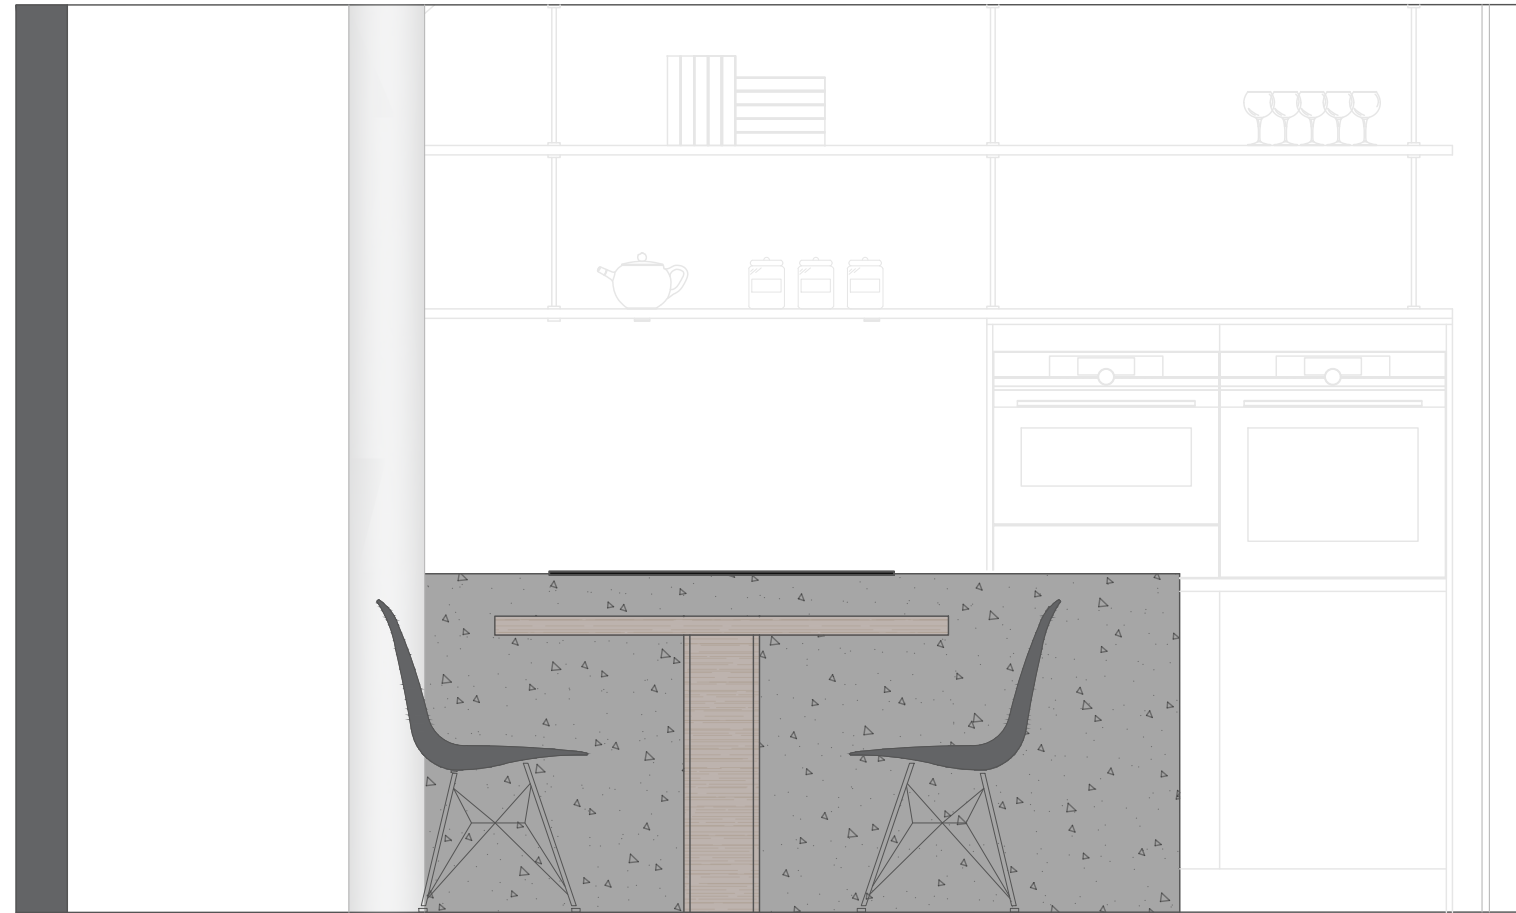

SNUG KITCHENS