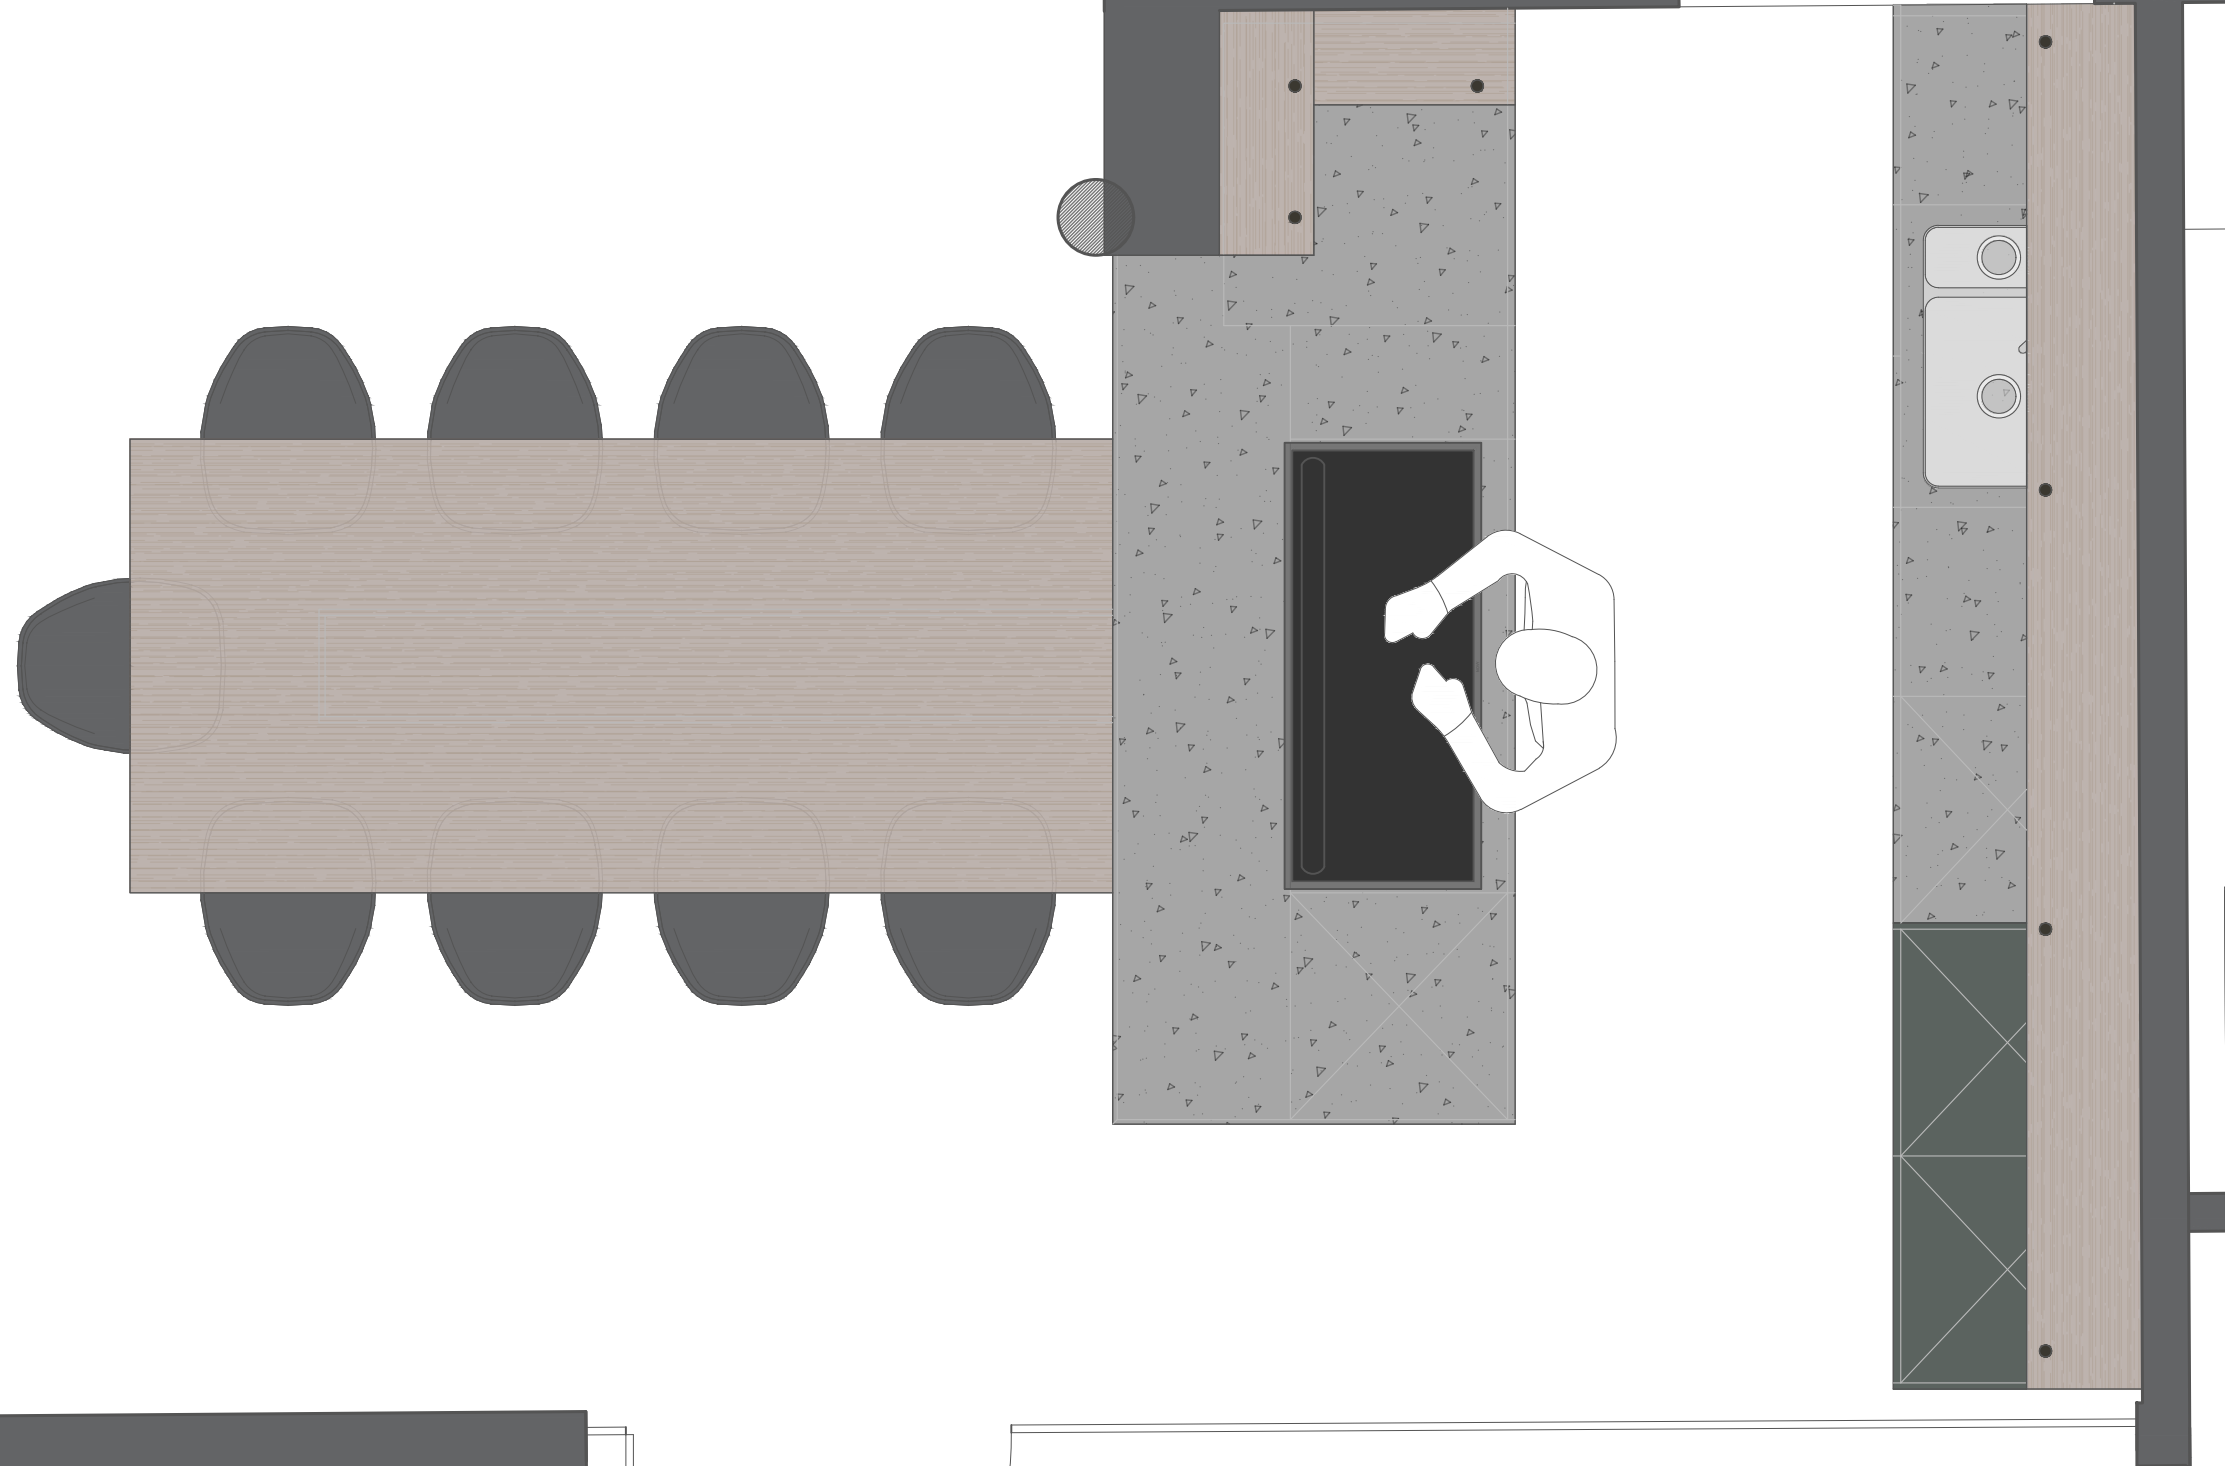

SNUG KITCHENS

Property of Snug Kitchen Design Limited. All rights reserved

Designer: Nick McColgan
Content: Plan

Client: Henry Ireson
Address: The Winterbourne Arms,
Winterbourne, Newbury, RG20 8BB
Range: Modern
Style: Flat Panel
Worktop: Neolith Basalt Black 12mm

Scale: 1:20 at A3
Date: 28/03/2023

Snug Kitchen Design Limited
6 Norman House, Hambridge Road, Newbury,
Berkshire, RG14 5XA. TEL 01635 30060