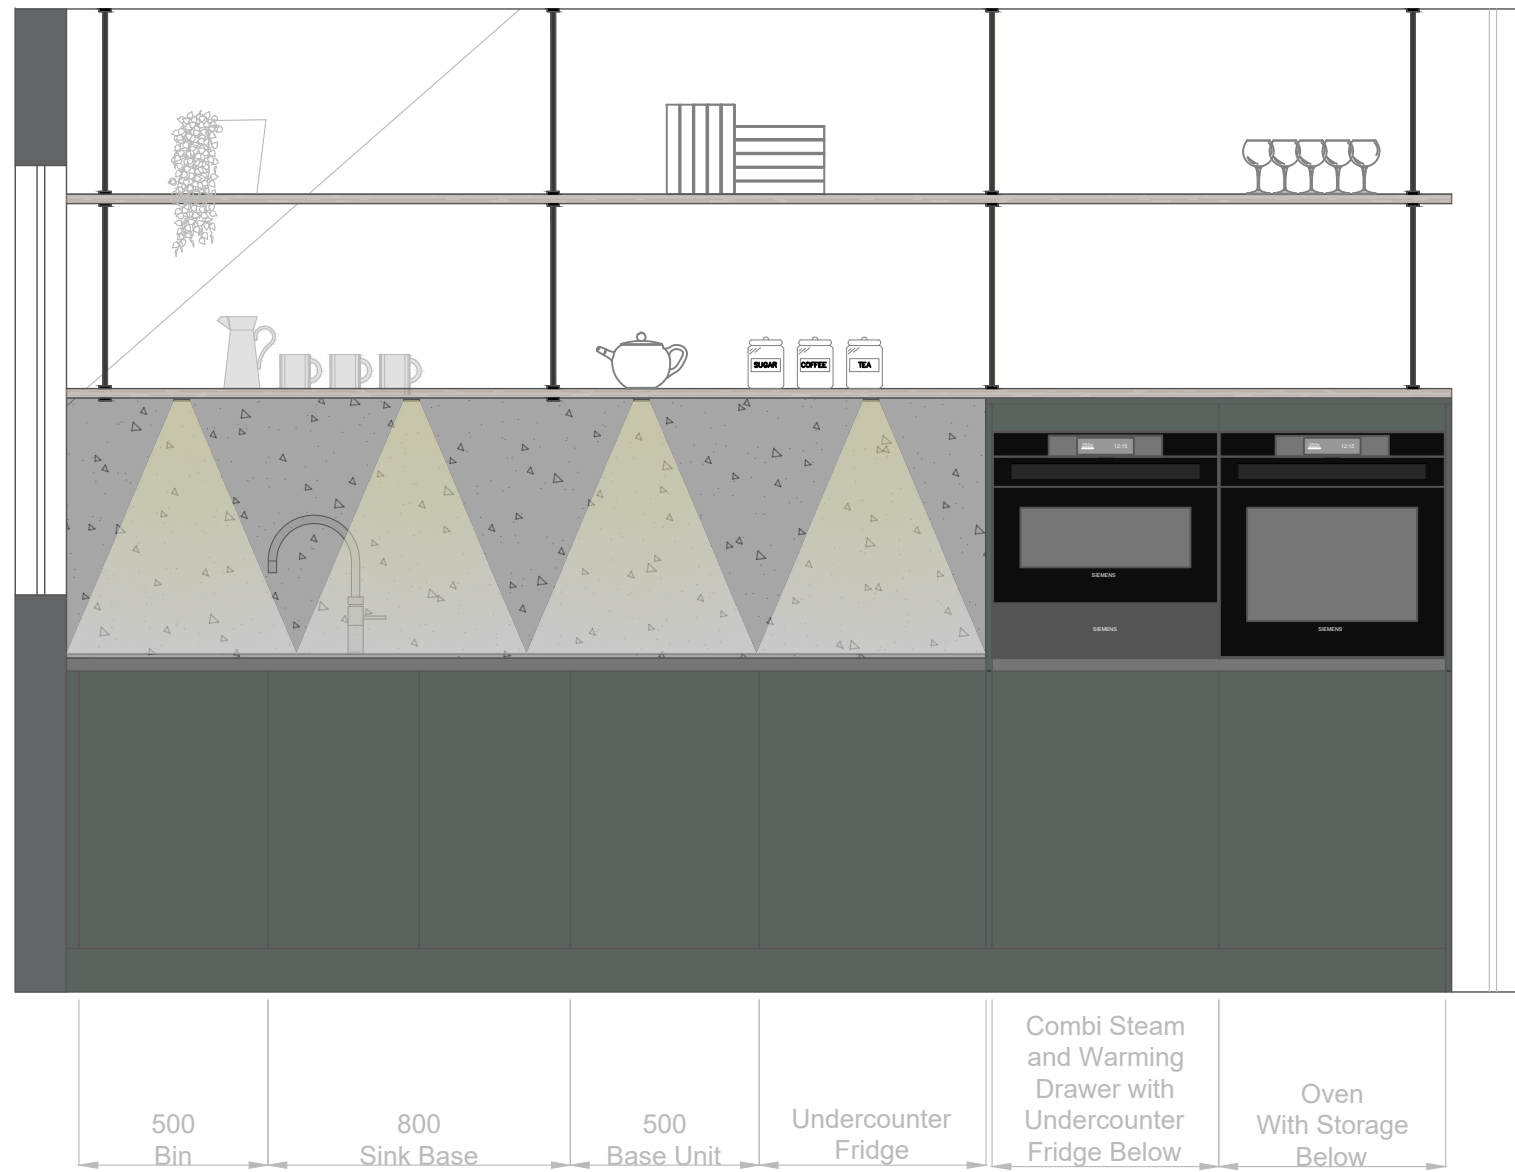

SNUG KITCHENS

Property of Snug Kitchen Design Limited. All rights reserved

Designer: Nick McColgan
Content: Elevation

Client: Henry Ireson
Address: The Winterbourne Arms,
Winterbourne, Newbury, RG20 8BB

Range: Modern
Style: Flat Panel
Worktop: Neolith Basalt Black 12mm

Scale: 1:20 at A3
Date: 28/03/2023

Snug Kitchen Design Limited
6 Norman House, Hambridge Road, Newbury,
Berkshire, RG14 5XA. TEL 01635 30060